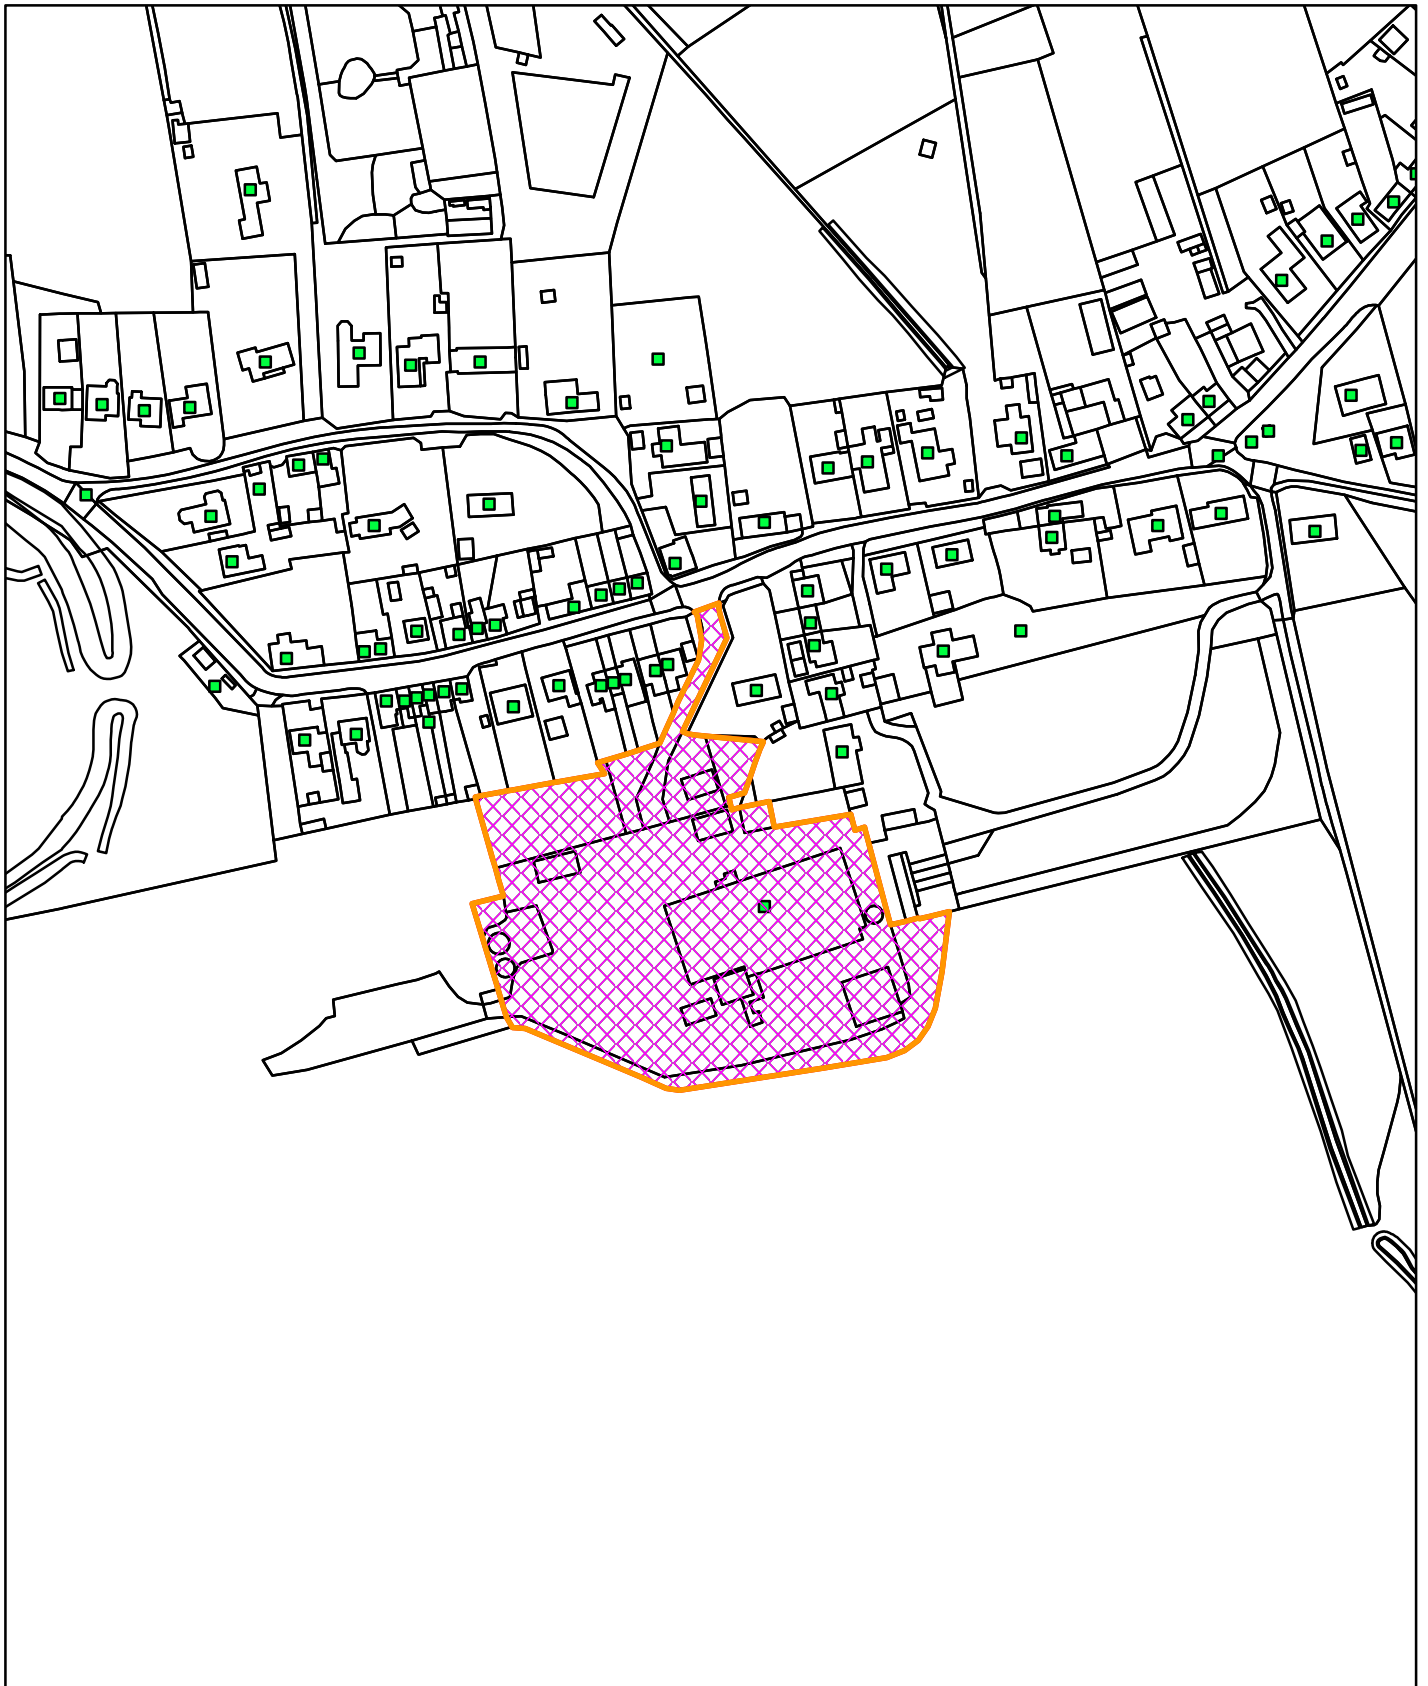

22/01333/FM

Alfred G Pearce Castle Road Wormegay Kings Lynn PE33 0SG

© Crown copyright and database rights 2023
Ordnance Survey 100024314

22/06/2023